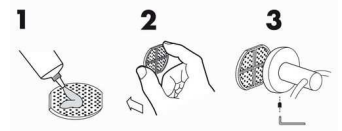

Ref. **6312901**
KIT GLUE & FIX