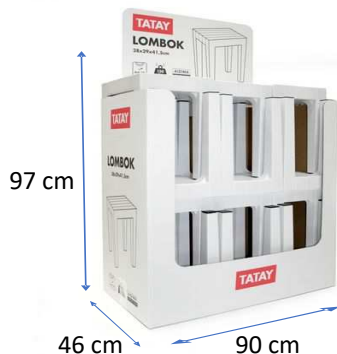

Ref. 4430001 
 TABURETE BLANCO
 31,5x31,5x40,5 cm

Ref. 4436500 
Ref. 4436570 FS 
 BANQUETA LOMBOK
 MARRÓN

 **Ref. 4436501** 
Ref. 4436571 FS 
 TABURETE LOMBOK
 BLANCO 38x29x41,5 cm

Ref. 4436516 
Ref. 4436572 FS 
 BANQUETA LOMBOK
 GRIS