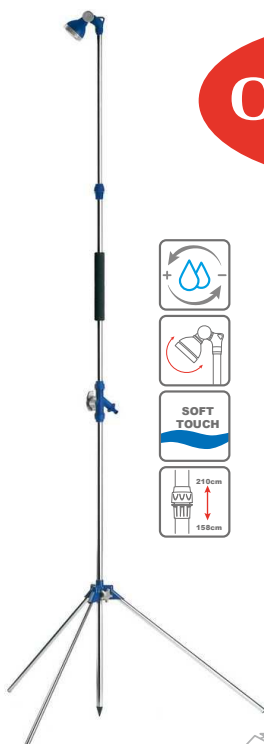

OFERTA

Ref. 0051501
DUCHA JARDÍN
C/ TRÍPODE TL
86x74,5x150-210 cm